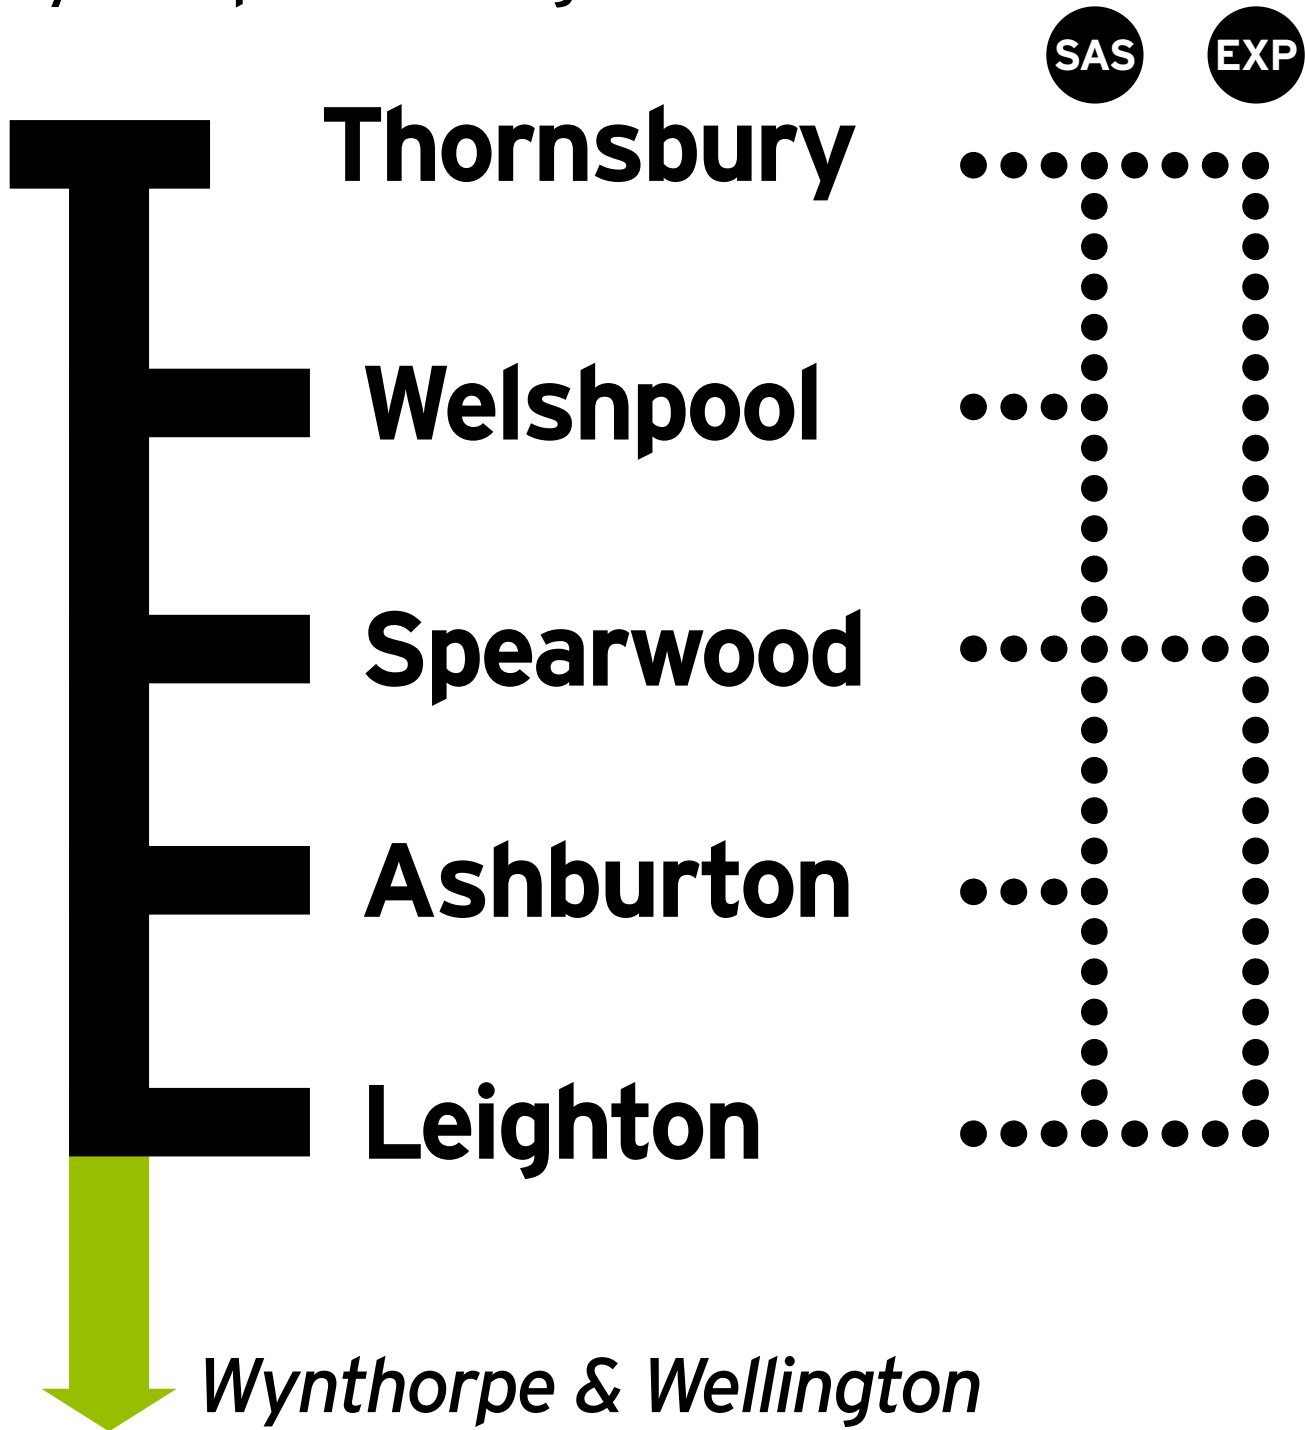

Rail Replacement map

Wynthorpe & Wellington Lines

Legend:

- Closed train station
- Rail Replacement bus stop
- Continued train service

Route classes:

- Shuttle Bus
- Stopping all stations
- Express
- Stadium Park Special