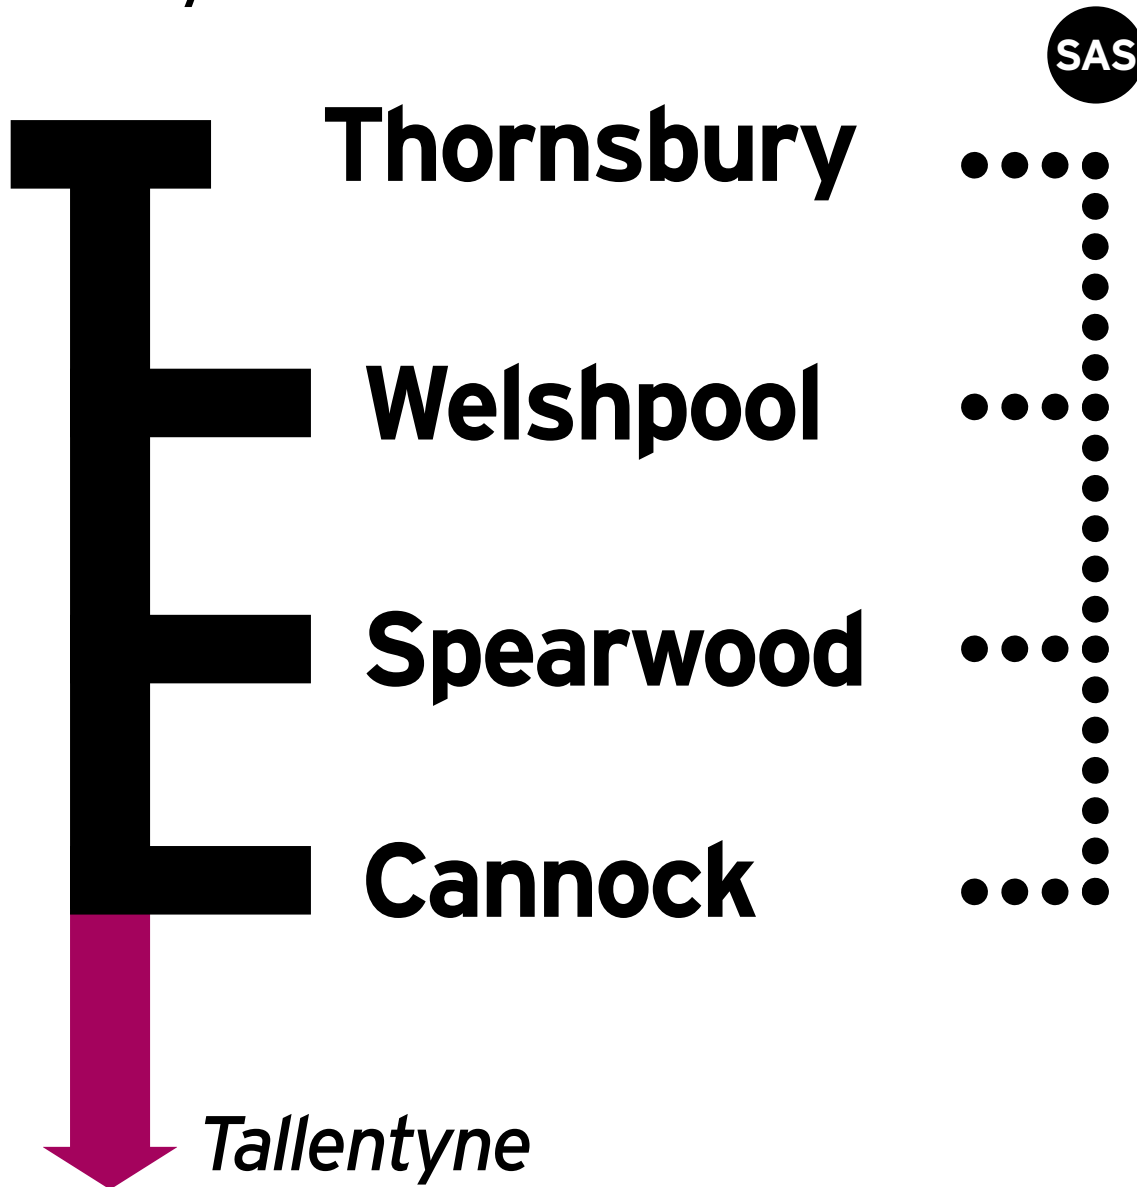

Rail Replacement map

Tallentyne Line

Legend:

- Closed train station
- Rail Replacement bus stop
- Continued train service

Route classes:

- Shuttle Bus
- Stopping all stations
- Express
- Stadium Park Special