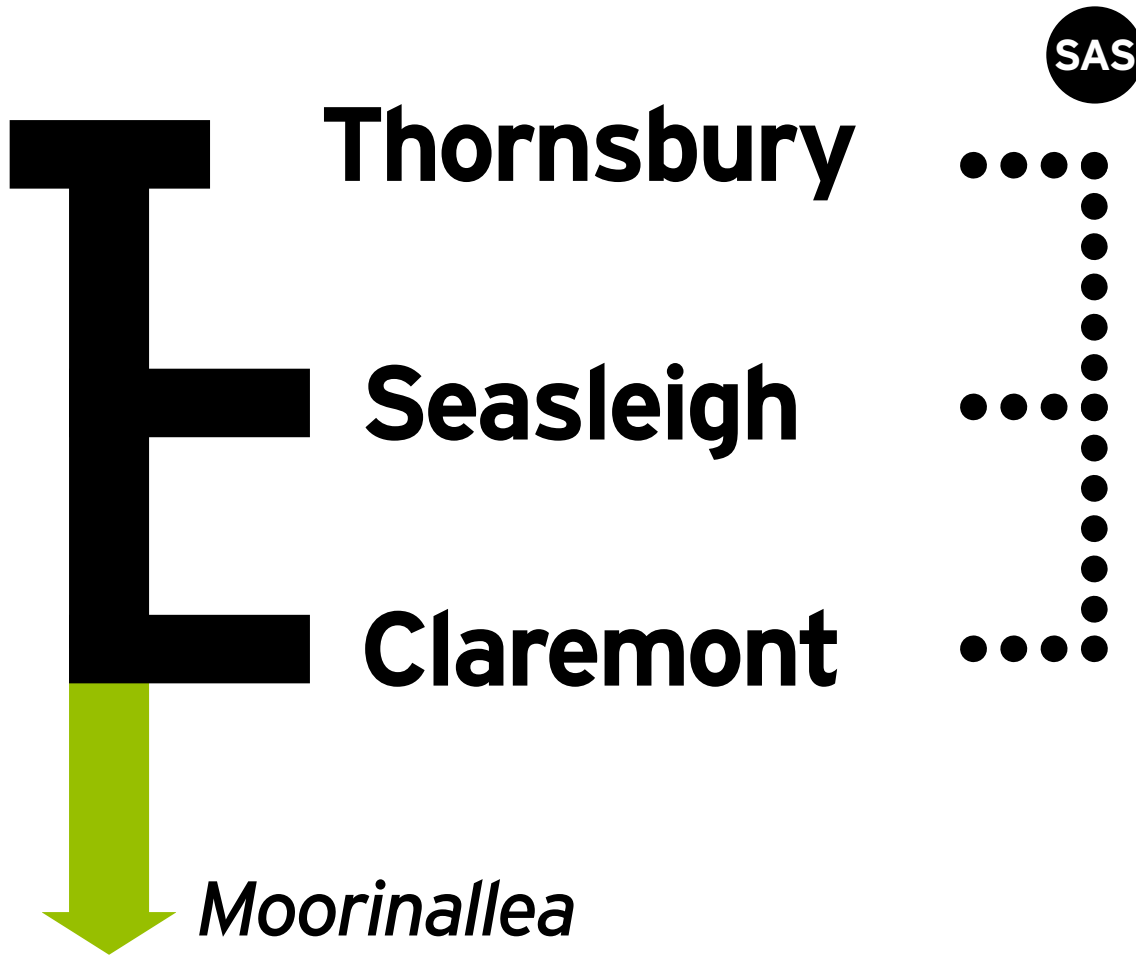

Rail Replacement map

Moorinallea Line

Legend:

-  Closed train station
-  Rail Replacement bus stop
-  Continued train service

Route classes:

-  Shuttle Bus
-  Stopping all stations
-  Express
-  Stadium Park Special