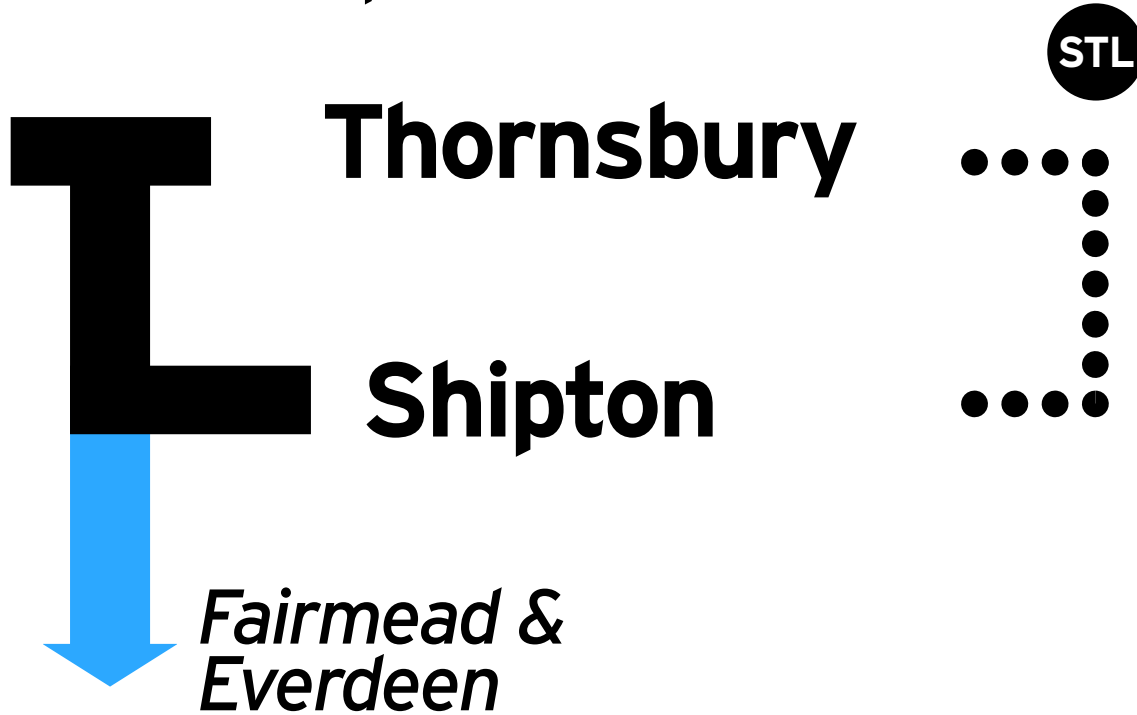

Rail Replacement map

Eastern Group

Legend:

- Closed train station
- Rail Replacement bus stop
- Continued train service

Route classes:

- Shuttle Bus
- Stopping all stations
- Express
- Stadium Park Special