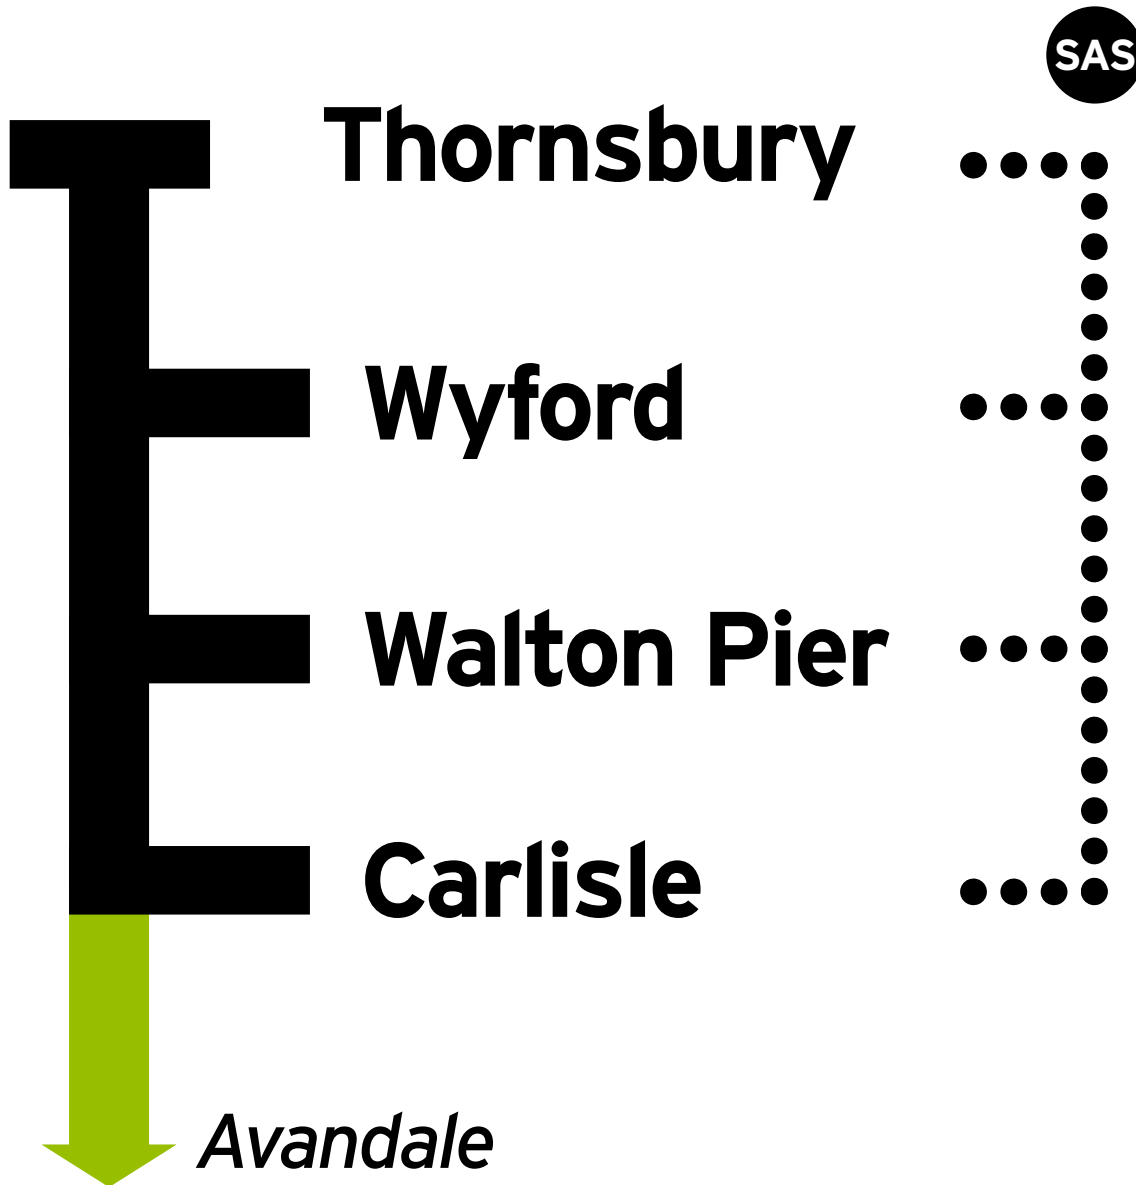

Rail Replacement map

Avandale Line

Legend:

-  Closed train station
-  Rail Replacement bus stop
-  Continued train service

Route classes:

-  Shuttle Bus
-  Stopping all stations
-  Express
-  Stadium Park Special